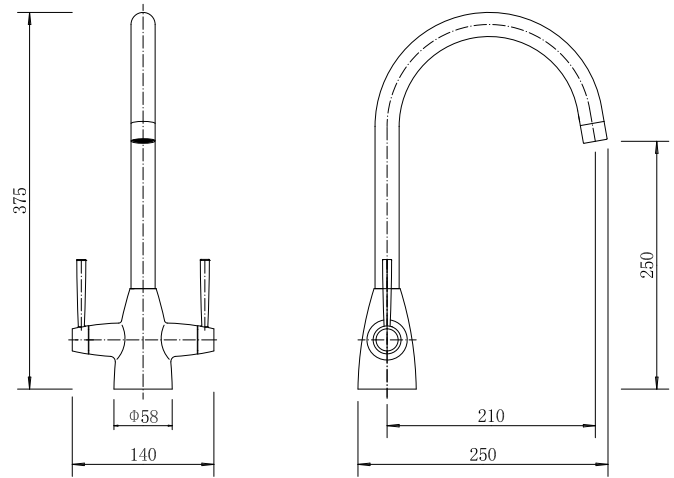

IVY

Product Code	5005
Minimum Pressure	0.2 Bar
Maximum Pressure	5 Bar
Overall Height	375mm
Spout Exit Height	250mm
Spout Exit Reach	210mm

Colour Finishes

5005B Black

5005BB Brushed Brass

5005BC Copper

5005BF Brushed Chrome

5005CM Chrome