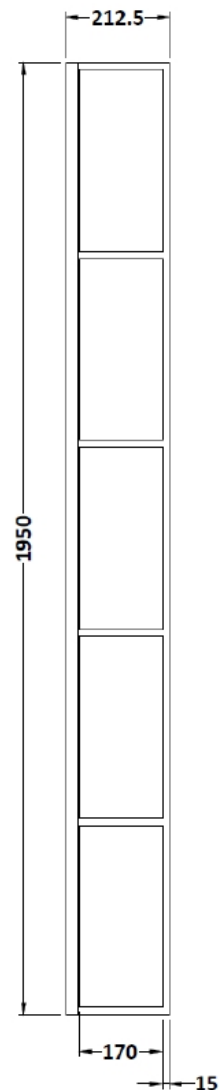

## Technical Data Information

**Product Code:** SWRSF025

**Information:** Stunning Black Detailing  
8mm Toughed Safety Glass  
1950mm Height  
Includes Matt Support Bar  
Tray Sold Separately

**Overall Dimensions:** H: 1950 x D: 28 x W: 213

All Dimensions are in millimetres. The information contained on this page was correct at date of issue. Fitting dimensions are provided as a guide only. Some variation may occur due to manufacturing tolerances. We pursue a policy of continuing improvement in design and performance of our products and so reserve the right to change specifications without prior notice.