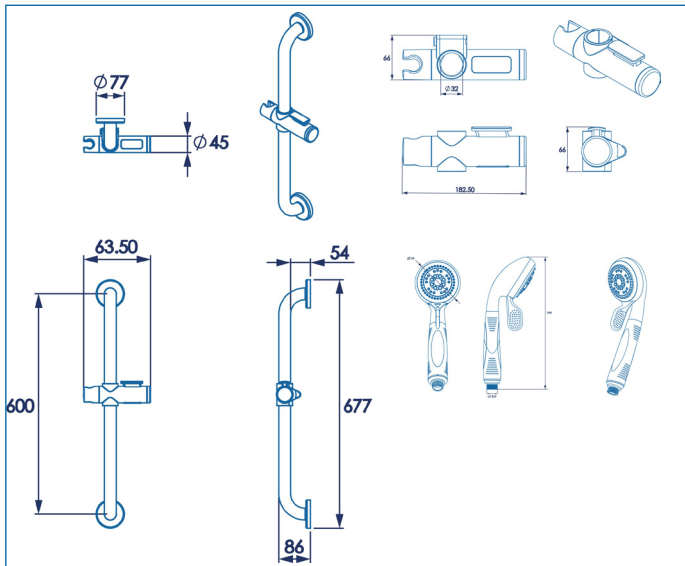

AP600241 INCLUSIVE SHOWERING KIT

GUARANTEE

Consumer Statutory Rights Apply

Tel: +44 (0) 1264 365881
Fax: +44 (0) 1264 356437
Email: info@croydex.co.uk
Web: www.croydex.com

Printed material, designs and packaging are protected by copyright and design right.

ILLUSTRATED

AP600241 Inclusive Showering Kit

CONFIGURATIONS

MATERIAL

Stainless Steel Grab Bar
ABS Riser Bracket
ABS Hand Shower

COLOURS

Chrome Plated Grab Bar
Chrome Plated Riser Bracket
Chrome & White Hand Shower

WEIGHT

N/A

PACKAGING

N/A

FREQUENTLY USED APPLICATIONS

Residential
Hotels

FEATURES

600mm Stainless Steel Grab Bar.
Concealed Fixings.
4 Function Chrome & White Shower Head.
Rub Clean Shower Head Nozzles.
Optional ECO feature on Shower Head.
Universal 1/2" BSP Connection.
2000mm Chrome Shower Hose.

CARE AND MAINTENANCE

Clean surfaces with a damp cloth and wipe dry using a soft cloth.
Do not use chemical or abrasive cleaners as these may damage the surface finish.