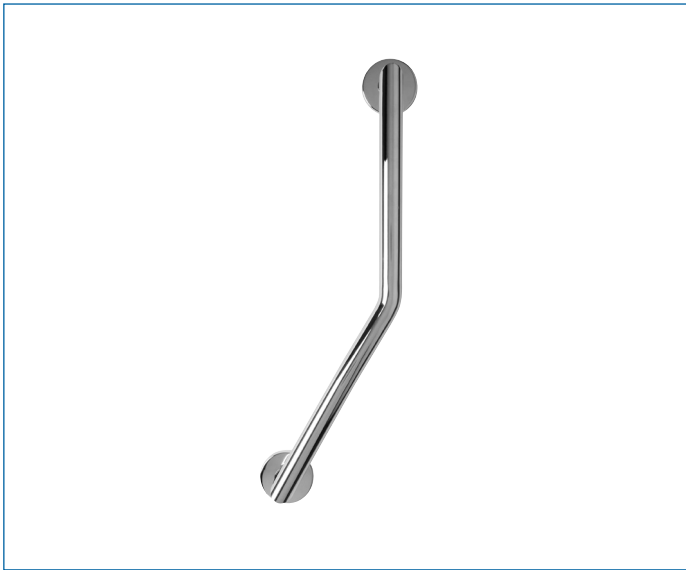

AP506405 STAINLESS STEEL GRAB BAR (ANGLED)

ILLUSTRATED

AP506405 Stainless Steel Grab Bar (Angled)

CONFIGURATIONS

AP506105 Stainless Steel Grab Bar (300mm)
AP506205 Stainless Steel Grab Bar (450mm)
AP506305 Stainless Steel Grab Bar (600mm)

MATERIAL

Stainless Steel

COLOURS

High Polish Chrome Plate

WEIGHT

N/A

PACKAGING

Full Colour Open Box

FREQUENTLY USED APPLICATIONS

Residential
Hotels

FEATURES

32mm diameter bar for easier gripping. Provides confidence and stability when getting in or out of the bath or shower. Maximum loading is 100kg/220lbs/15st 10lbs when fitted to a solid wall. Chrome plated stainless steel. Corrosion-resistant, suitable for use in 'wet' showering areas. Ideal for the bathroom and can be used around the home. Concealed fixings. Fixings not included.