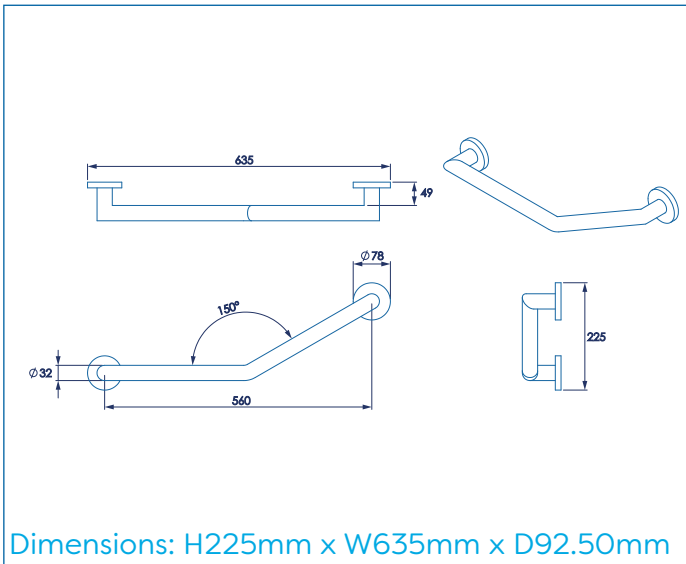

GUARANTEE

Consumer Statutory Rights Apply

Tel: +44 (0) 1264 365881
Fax: +44 (0) 1264 356437
Email: info@croydex.co.uk
Web: www.croydex.com

Printed material, designs and packaging are protected by copyright and design right.

Date Created:22/08/17 | REV 001