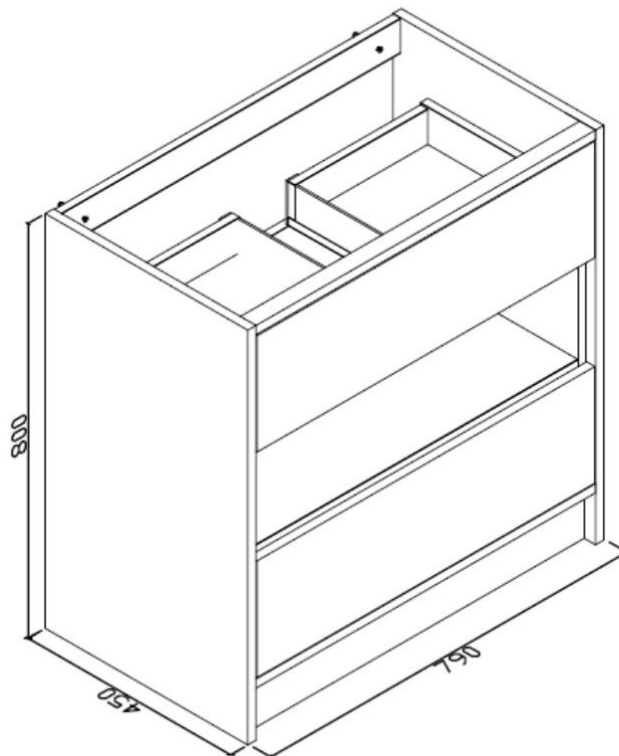

LUCCA 800 FLOOR STANDING UNIT ONLY

Product Code: LUC80F

Product Type: Bathroom Furniture

Description: Grey painting floor cabinet with 2 push soft close drawers

Size: 790x450x800mm

Requirement: Suitable for all plumbing systems

Painted: Grey glossy front and both sides

Guarantee : 5 years

Aftercare: During installation extra care must be taken to avoid damaging the fittings. Guarantee is against faulty workmanship or materials (excluding serviceable parts), providing they have been installed, cared for and used in accordance with our instructions.

Dublin Office
Unit 2, Bluebell Industrial Estate,
Dublin 12
Tel: 01 450 4307
Fax: 01 450 4345
Email: sales@rtlarge.ie

Northern Ireland Office
97 Moy Road, Dungannon, Dungannon Co. Tyrone,
BT71 7DX
Tel: 028 87784788
Fax: 028 87789988
Email: salesni@rtlarge.ie

Web site: www.rtlarge.ie