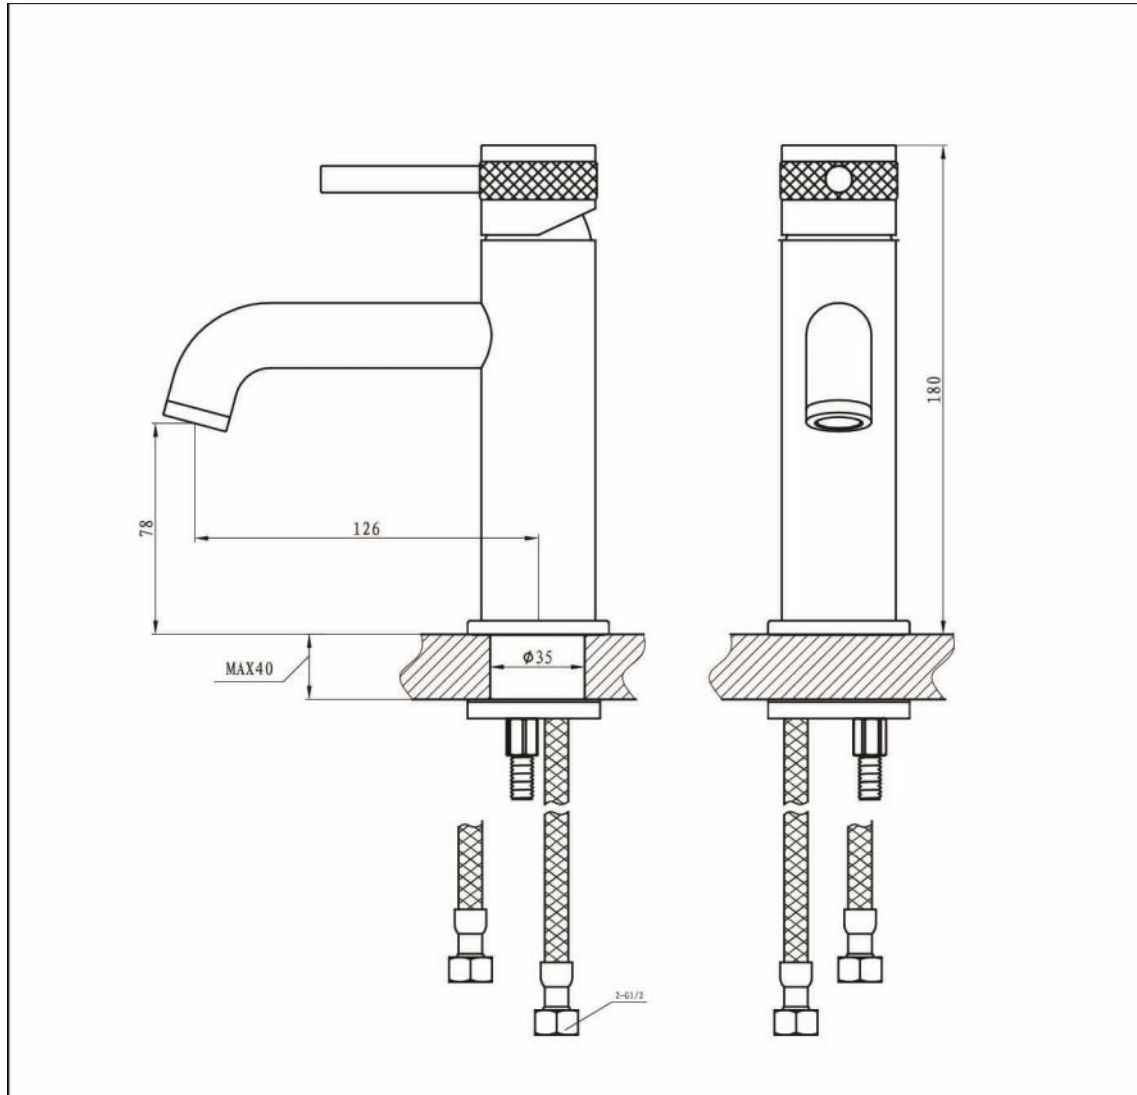

# Kyloe - Basin Mixer - Brushed Brass

## Kyloe Basin Mixer Brushed Brass

Code: KO-BM-BB

### Features

- Supplied with clicker waste and 1/2" flexible tail water inlets
- Includes Neoperl aerator to ensure smooth flow
- Mounting base plate for premium finish
- Discreet etching for hot and cold
- 12 year warranty
- 35mm cartridge