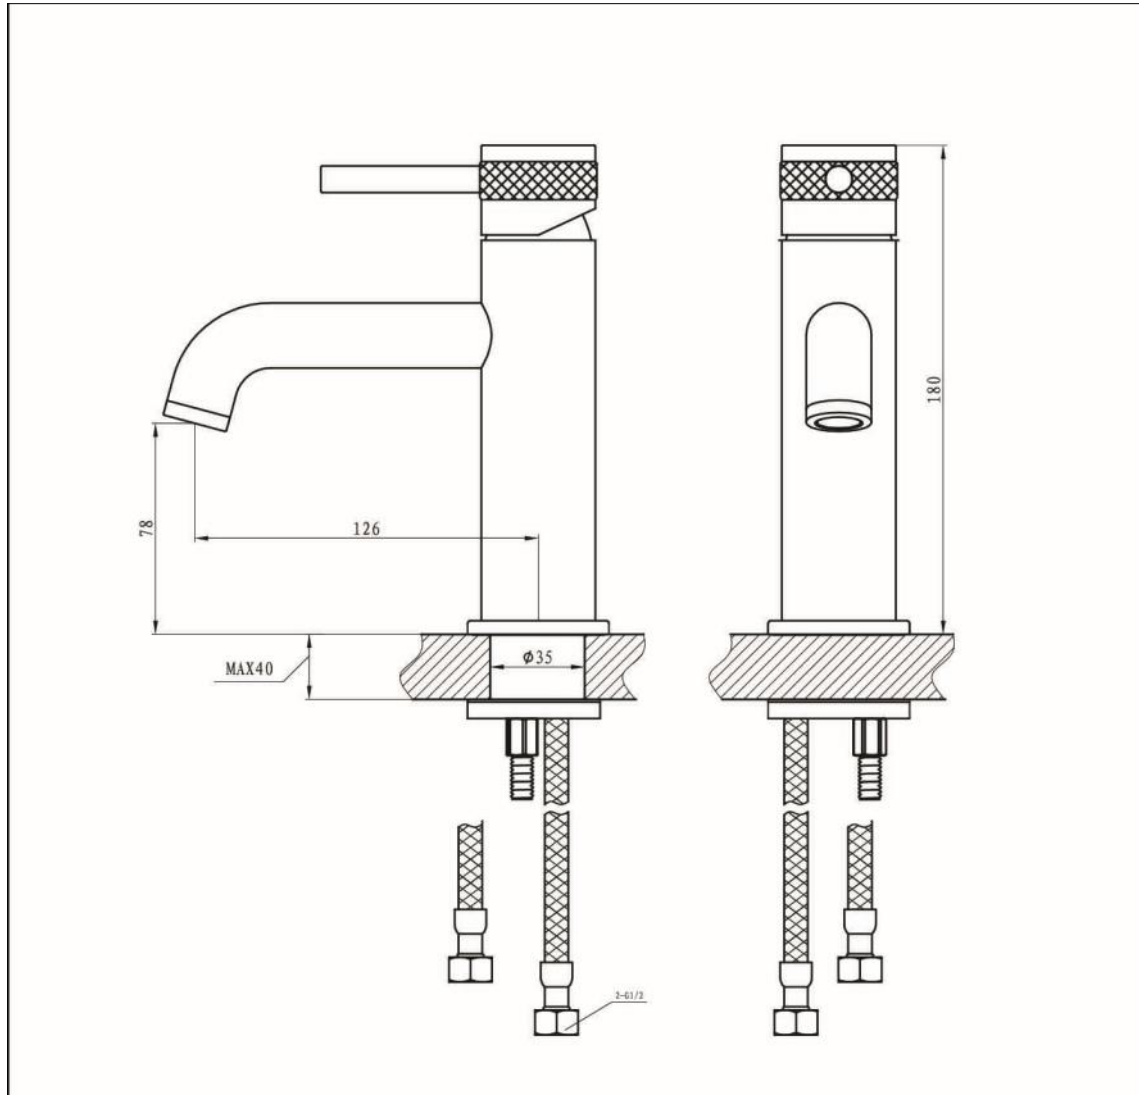

Kyloe - Basin Mixer - Matt Black

Kyloe Basin Mixer Matt Black

Code: KO-BM-BL

Features

- Supplied with clicker waste and 1/2" flexible tail water inlets
- Includes Neoperl aerator to ensure smooth flow
- Mounting base plate for premium finish
- Discreet etching for hot and cold
- 12 year warranty
- 35mm cartridge

Operating Pressure	0.5 bar	1 bar	1.5 bar
Flow Rate (L/min)	5.3	9	10.2

Units 3 & 4, 16 Crawfordsburn Road,
Newtownards, Co Down,
Northern Ireland. BT23 4EA

Sales Enquiries

Email: info@aquallabrassware.com